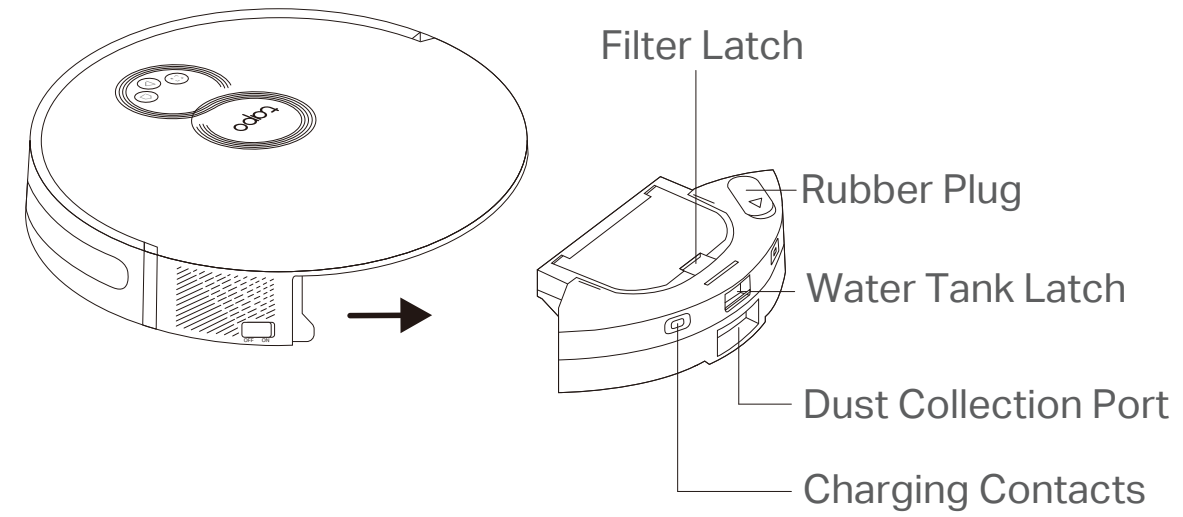

Combination Button

- Press and hold simultaneously for 5 seconds:
Enter setup mode to configure network.
- Press and hold simultaneously for 10 seconds:
Restore to factory default settings.

LED

- **Red:** Battery level < 20%; Error
- **Orange:** Battery level between 20% and 80%
- **Green:** Battery level > 80%

Overview

// Overview

Auto-Empty Dock

LED Indicator

- **White:** Working properly
- **Off:** Robot vacuum is connected to the dock; sleeping.
- **Solid Red:** Dust bag not installed; top cover not closed.
- **Flashing Red:** Error