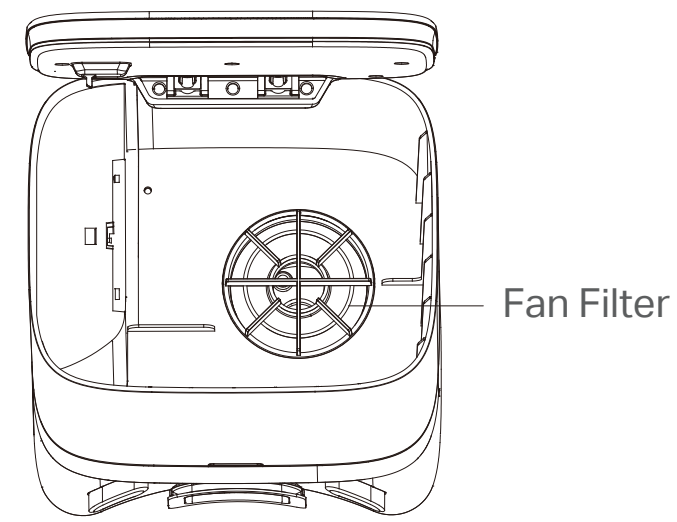

Combination Button

- Press and hold simultaneously for 5 seconds:
Enter setup mode to configure network.
- Press and hold simultaneously for 10 seconds:
Restore to factory default settings.

LED

- **Red:** Battery level < 20%; Error
- **Orange:** Battery level between 20% and 80%
- **Green:** Battery level > 80%

Overview

// Overview

Auto-Empty Dock

LED Indicator

- **White:** Working properly
- **Off:** Robot vacuum is connected to the dock; sleeping.
- **Solid Red:** Dust bag not installed; top cover not closed.
- **Flashing Red:** Error