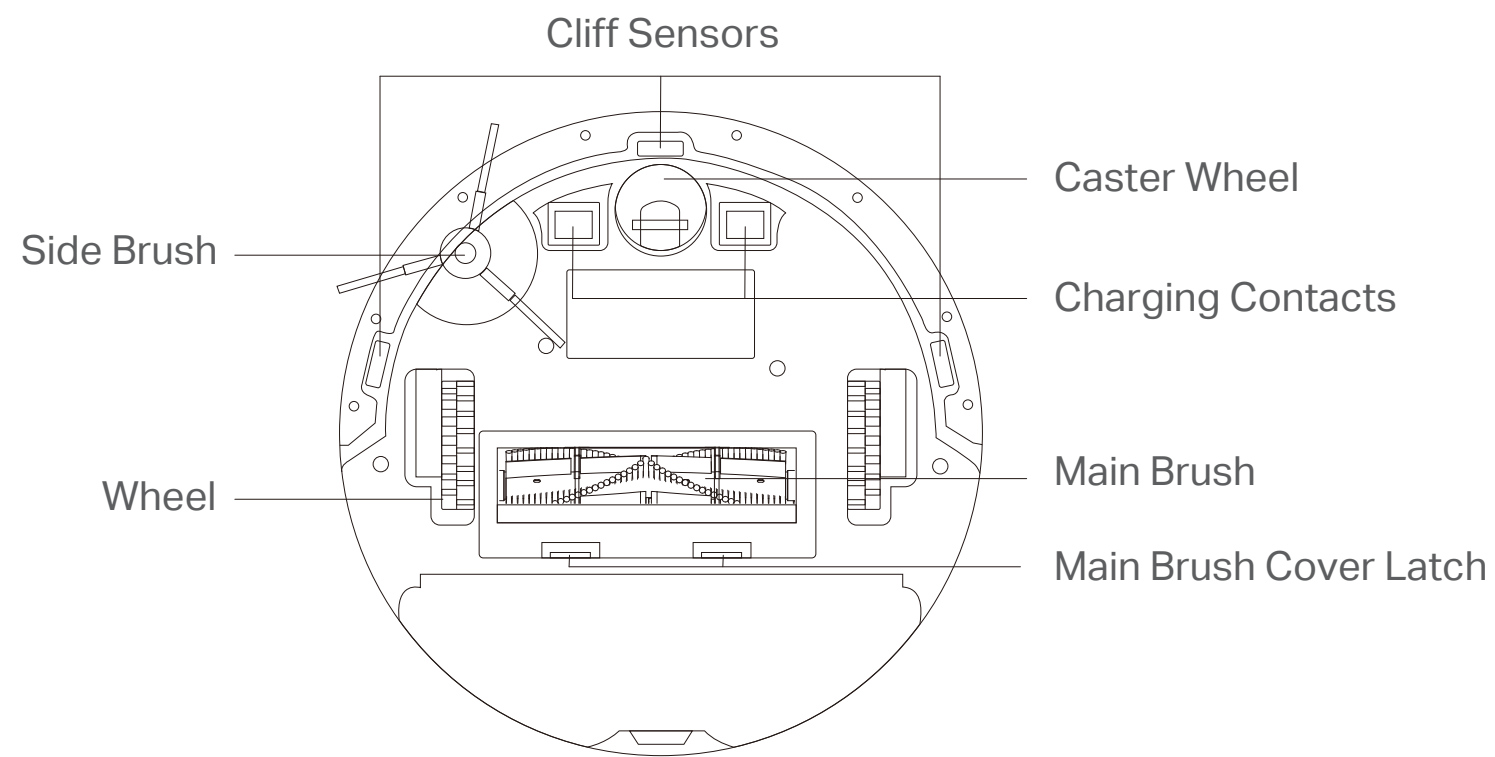

Combination Button

- Press and hold simultaneously for 5 seconds:
Enter setup mode to configure network.
- Press and hold simultaneously for 10 seconds:
Restore to factory default settings.

LED

- **Red:** Battery level < 20%; Error
- **Orange:** Battery level between 20% and 80%
- **Green:** Battery level > 80%

Overview

// Overview

Auto-Empty Dock

LED Indicator

- **White:** Working properly
- **Off:** Robot vacuum is connected to the dock; sleeping.
- **Solid Red:** Dust bag not installed; top cover not closed.
- **Flashing Red:** Error