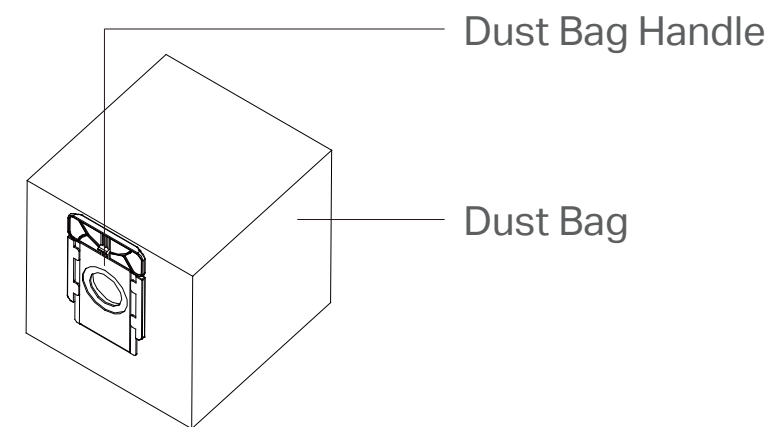

Combination Button

- Press and hold simultaneously for 5 seconds:
Enter setup mode to configure network.
- Press and hold simultaneously for 10 seconds:
Restore to factory default settings.

LED

- **Red:** Battery level < 20%; Error
- **Orange:** Battery level between 20% and 80%
- **Green:** Battery level > 80%

Overview

// Overview

Auto-Empty Dock

LED Indicator

- **White:** Working properly
- **Off:** Robot vacuum is connected to the dock; sleeping.
- **Solid Red:** Dust bag not installed; top cover not closed.
- **Flashing Red:** Error