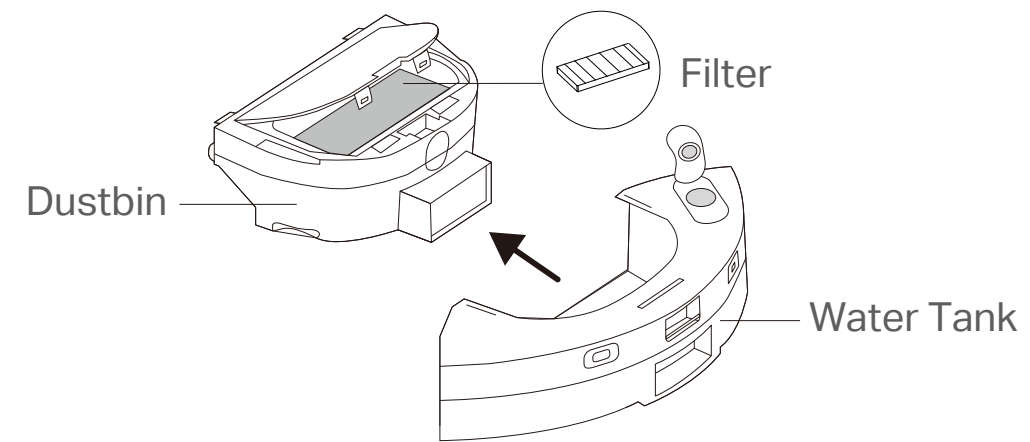

Combination Button

- Press and hold simultaneously for 5 seconds:
Enter setup mode to configure network.
- Press and hold simultaneously for 10 seconds:
Restore to factory default settings.

LED

- **Red:** Battery level < 20%; Error
- **Orange:** Battery level between 20% and 80%
- **Green:** Battery level > 80%

Overview

// Overview

Auto-Empty Dock

LED Indicator

- **White:** Working properly
- **Off:** Robot vacuum is connected to the dock; sleeping.
- **Solid Red:** Dust bag not installed; top cover not closed.
- **Flashing Red:** Error