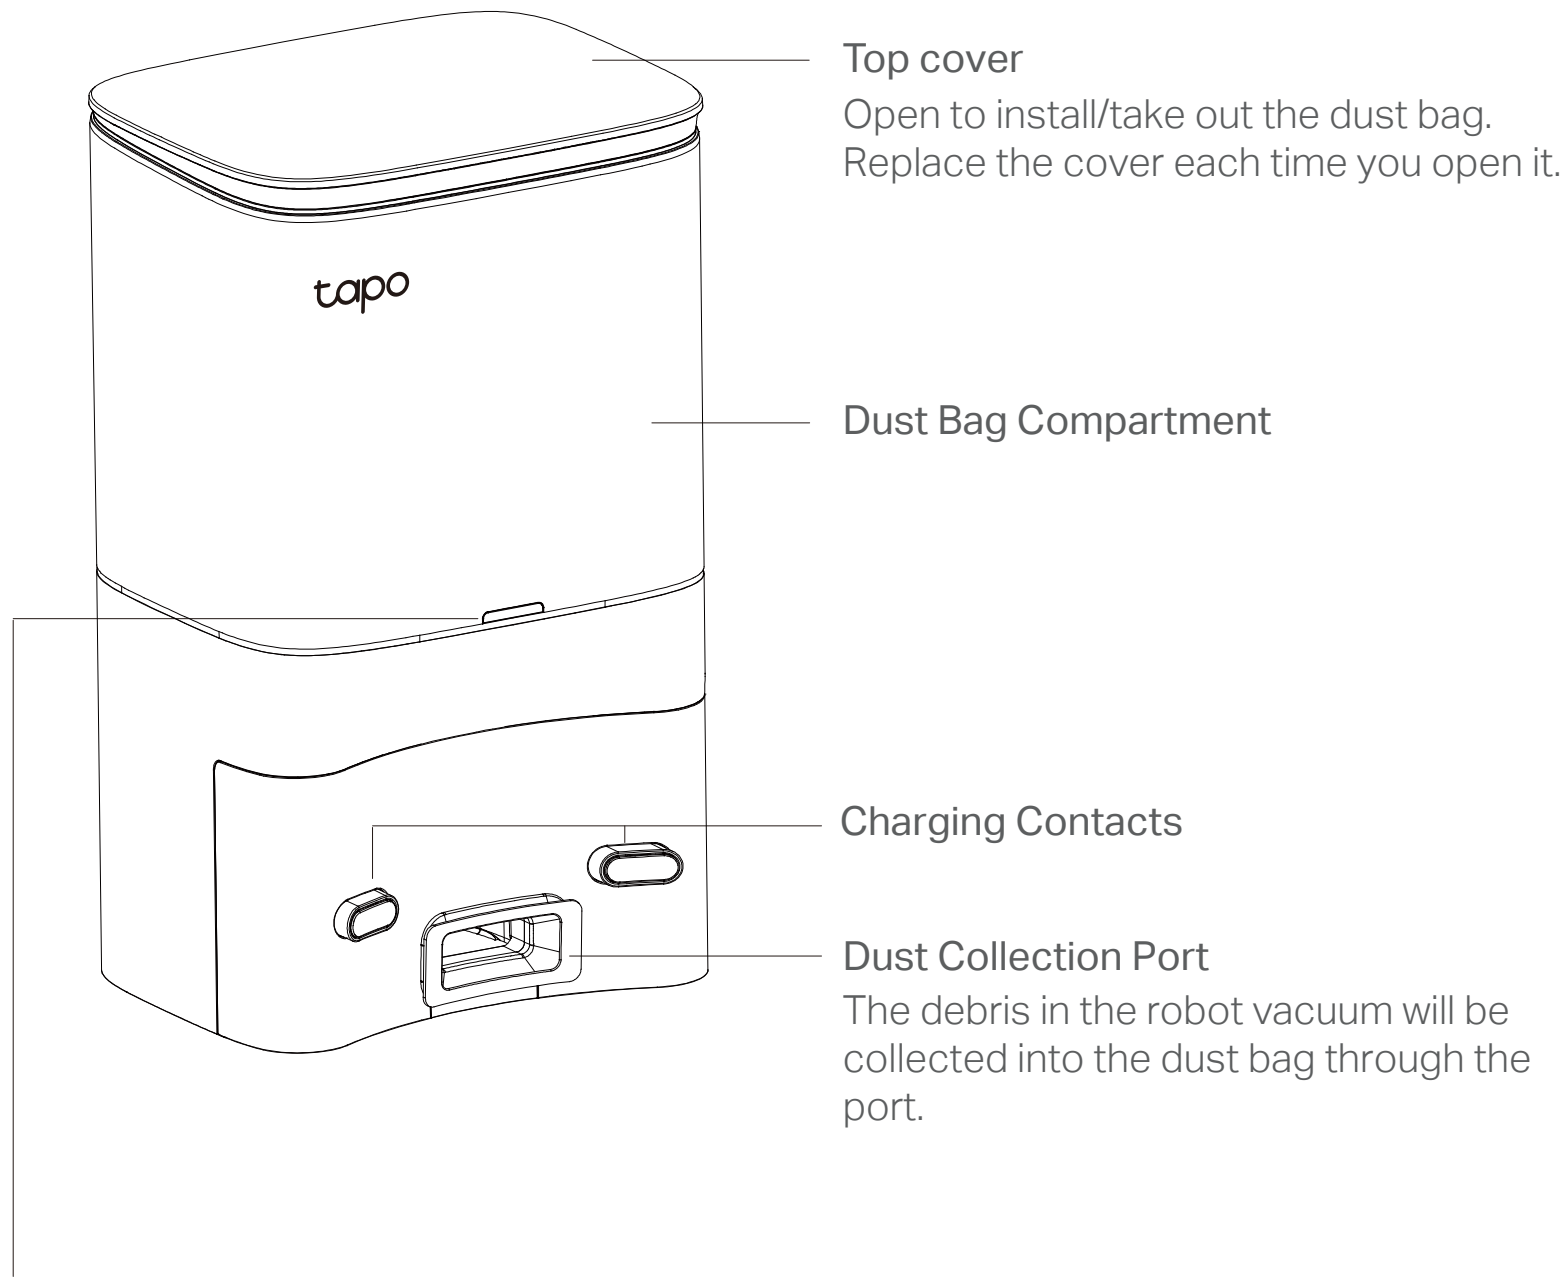

Combination Button

- Press and hold simultaneously for 5 seconds:
Enter setup mode to configure network.
- Press and hold simultaneously for 10 seconds:
Restore to factory default settings.

LED

- **Red:** Battery level < 20%; Error
- **Orange:** Battery level between 20% and 80%
- **Green:** Battery level > 80%

Overview

// Overview

Auto-Empty Dock

LED Indicator

- **White:** Working properly
- **Off:** Robot vacuum is connected to the dock; sleeping.
- **Solid Red:** Dust bag not installed; top cover not closed.
- **Flashing Red:** Error

// Highlights

Up to 70 Days Hands-Free Cleaning

- **No-Fuss Auto Empty**
Automatically empties its dustbin after cleaning to keep your hands free
- **4L Sealed Disposable Dust Bag**
Dust stays out of sight for up to 70 days and your hands stay clean†
- **Empties without Residue**
The dock's strong 27000Pa suction power and shortened air duct help empty the dustbin within moments
- **Reduces Untimely Noise Interference**
Auto-adjusts emptying duration and follows do-not-disturb schedules to avoid noisy interruptions