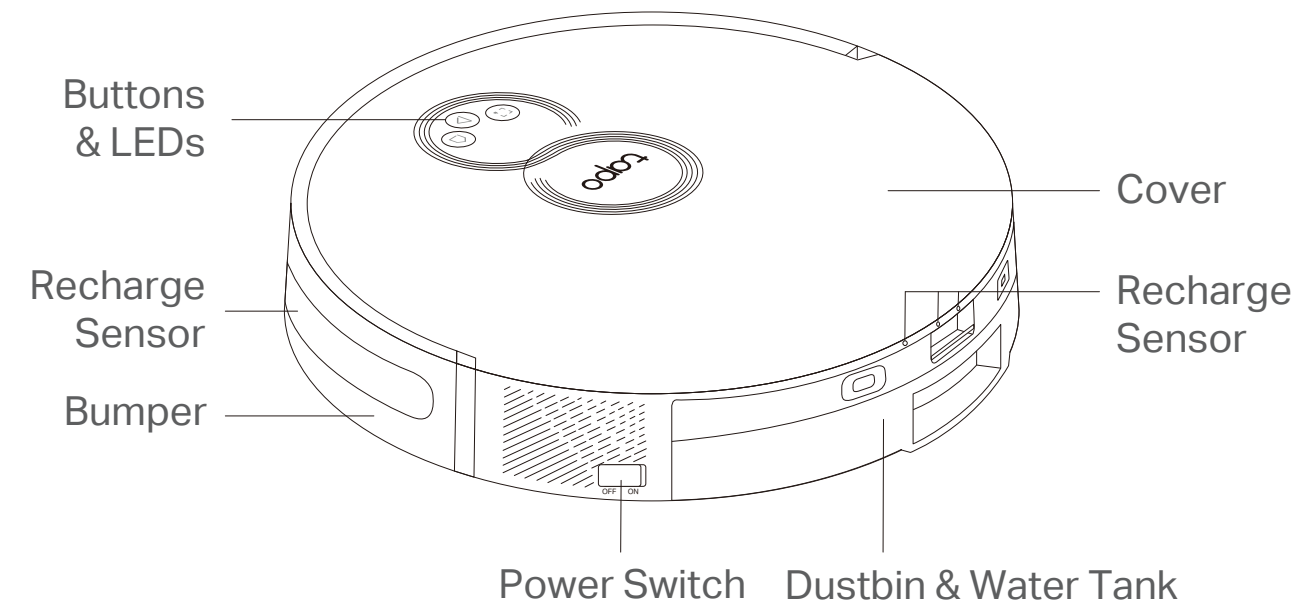

Combination Button

- Press and hold simultaneously for 5 seconds:
Enter setup mode to configure network.
- Press and hold simultaneously for 10 seconds:
Restore to factory default settings.

LED

- **Red:** Battery level < 20%; Error
- **Orange:** Battery level between 20% and 80%
- **Green:** Battery level > 80%

Overview

// Overview

Auto-Empty Dock

LED Indicator

- **White:** Working properly
- **Off:** Robot vacuum is connected to the dock; sleeping.
- **Solid Red:** Dust bag not installed; top cover not closed.
- **Flashing Red:** Error