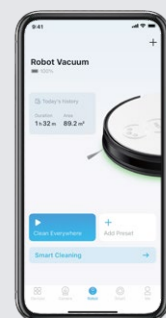

Robot Vacuum & Mop + Smart Auto-Empty Dock

70 Days without Emptying

Auto-empty with 4L large dust bag

Highly Efficient Navigation

Reduces missed areas and repeated cleaning

Vacuum and Mop Combo

Tackles sticky messes and kitchen grease

Strong 2000Pa Suction

Easily cleans pet hair, daily messes, and more

App Control

Tapo RV10 Plus

// Overview

Robot Vacuum

Power/Clean

- Press once: Start/pause cleaning.
- Press and hold for 5 seconds: Turn on/off the robot vacuum.